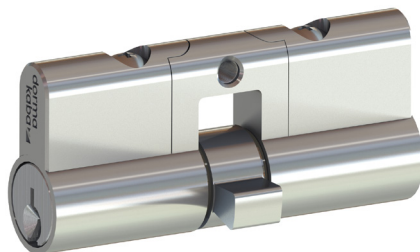

C4 Non-Restricted Cylinders

Keying for your convenience

C4 Non-Restricted Cylinders

dormakaba C4 cylinders are standard everyday cylinders for residential and commercial use. This cost-effective cylinder type is available as a 6 pin C4 keyway, suitable for common Australian locks and allows for simple retrofitting.

dormakaba can provide Master keyed C4 systems where the keying can be customised to your requirements.

Features

- Anti-bump and Anti-drill protection available in Master Keyed Cylinders
- 6 pin C4 keyway
- Excellent tolerances
- SSS springs as standard
- Mushroom top pin
- Suits restricted profiles
- Solid brass construction
- Pre-drilled for construction keying

Standard Cylinders

1414 Half Euro Cylinder

Applications

Fixed cam Euro single sided applications
35mm from centre of retaining hole

Item Number	Article Number	Unit	Description	Finish
1414C4FKDSCP	9400000012010	Each	C4 Half Euro 6 Pin Fixed Cam - Keyed to differ	SCP
1414C4LKDSCP	9400000012011	Each	C4 Half Euro 6 Pin Floating Cam - Keyed to differ	SCP

1415 Euro Cylinder - Fixed Cam

Applications

Euro Mortice lock Fixed cam applications - double sided
35mm from centre of retaining hole

Item Number	Article Number	Unit	Description	Finish
1415C4KA1CP	9400000000486	Each	Euro Cylinder 6 Pin CP Fixed Cam - Keyed alike 1	CP
1415C4FKDCP	9400000000487	Each	Euro Cylinder 6 Pin Fixed Cam - Keyed to differ	CP