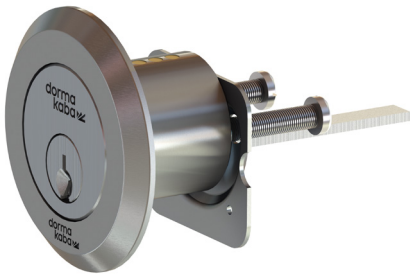

dormakaba can provide Master keyed C4 systems where the keying can be customised to your requirements.

Features

- Anti-bump and Anti-drill protection available in Master Keyed Cylinders
- 6 pin C4 keyway
- Excellent tolerances
- SSS springs as standard
- Mushroom top pin
- Suits restricted profiles
- Solid brass construction
- Pre-drilled for construction keying

Keying options

- Keyed alike
- Keyed to differ
- Master keyed
- Grand master keyed
- Construction keying

Cylinder types

- Rim cylinder
- Oval cylinder
- Threaded cylinder
- Euro-profile cylinders
- Padlock
- Lever set cylinder
- Knob set cylinder
- 5 pin Euro cylinders available for security screen doors

Standard Cylinders

107 PD Cylinder

Applications
 dormakaba knobsets and leversets
 Suits 95 series padlock

Item Number	Article Number	Unit	Description	Finish
107C4KD	9400000000319	Each	Universal PD Cylinder 6 Pin - Keyed to differ	SCP

121 Rim Cylinder

Applications
 Rim Nightlatches and ED22 Series Panic Exit Device

Item Number	Article Number	Unit	Description	Finish
121C4KA1SCP	9400000011990	Each	C4 Rim Cylinder 6 Pin - Keyed alike 1	SCP
121C4KA2SCP	9400000011991	Each	C4 Rim Cylinder 6 Pin - Keyed alike 2	SCP
121C4KA3SCP	9400000011992	Each	C4 Rim Cylinder 6 Pin - Keyed alike 3	SCP
121C4KA4SCP	9400000011993	Each	C4 Rim Cylinder 6 Pin - Keyed alike 4	SCP
121C4KDSCP	9400000011994	Each	C4 Rim Cylinder 6 Pin - Keyed to differ	SCP
121C4LSNLSCP	9400000011995	Each	C4 Rim Cylinder 6 pin - Locksmith form NO logo	SCP
121C4LSSCP	9400000011996	Each	C4 Rim Cylinder 6 pin - Locksmith form WITH logo	SCP
121C4UASCP	9400000011997	Each	Rim Cylinder 6 Pin top pin loaded with barrel, tailbar and screw pack with 2 key blanks	SCP