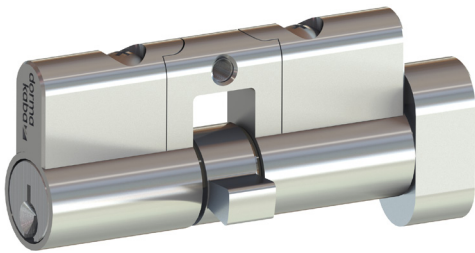

dormakaba can provide Master keyed C4 systems where the keying can be customised to your requirements.

Features

- Anti-bump and Anti-drill protection available in Master Keyed Cylinders
- 6 pin C4 keyway
- Excellent tolerances
- SSS springs as standard
- Mushroom top pin
- Suits restricted profiles
- Solid brass construction
- Pre-drilled for construction keying

1416 Euro Cylinder - Floating Cam

Applications

security screen doors
Floating cam applications - double sided
35mm from centre of retaining hole

Item Number	Article Number	Unit	Description	Finish
1416C4KA5P/10CP	9400000012017	Each	Security Door Cylinder C4 KA (10 per box) 5 Pin	CP
1416C4KDCP	9400000012018	Each	Euro Cylinder 6 Pin Floating Cam - Keyed to differ	CP
1416C4KA1CP	9400000012016	Each	C4 1416 Euro 6 Pin Floating Cam - Keyed alike 1	CP

Standard Cylinders

1419 Euro Cylinder with turn - Fixed Cam

Applications

Euro style mortice locks - fixed cam
35mm from centre of retaining hole

Item Number	Article Number	Unit	Description	Finish
1419C4FKDCP	9400000012014	Each	Euro Cylinder 6 Pin Fixed Cam - Keyed to differ	CP

1419 Euro Cylinder with turn - Floating Cam

Applications

Floating cam applications
35mm from centre of retaining hole

Item Number	Article Number	Unit	Description	Finish
1419C4LKDCP	9400000012015	Each	Euro Cylinder 6 Pin Floating Cam - Keyed to differ	CP